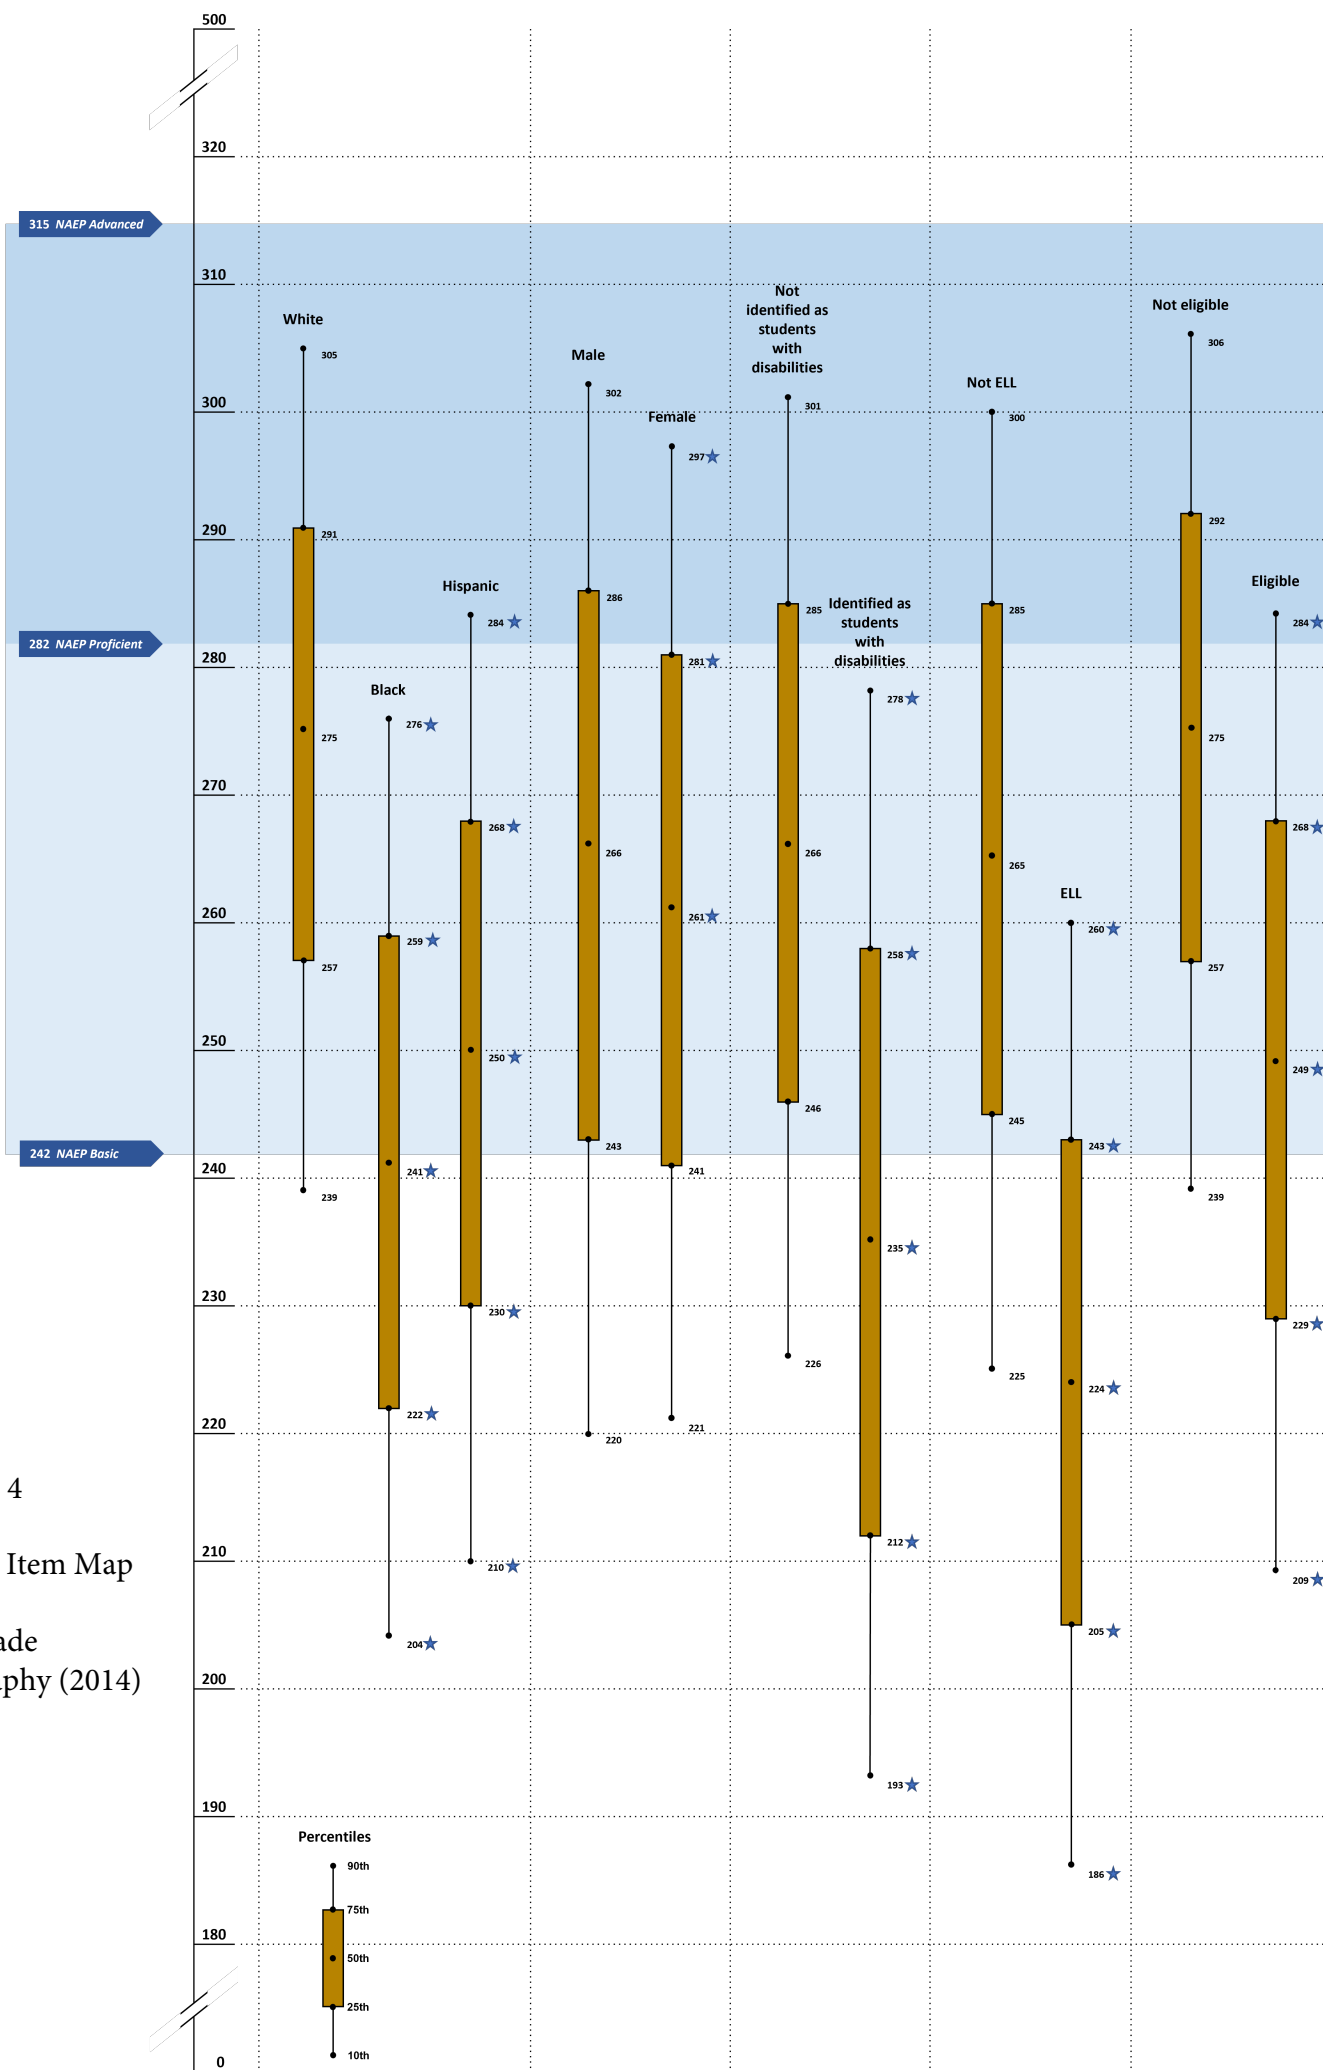

Figure 1  
NAEP Item Map  
8th grade geography  
(2010, 2014, 2018)

Figure 2

NAEP Item Map

12th grade  
geography (2010)

Figure 3  
 NAEP Item Map  
 8th grade  
 geography (2010)

Figure 4  
 NAEP Item Map  
 8th grade  
 geography (2014)

Figure 5  
 NAEP Item Map  
 8th grade  
 geography (2018)

Figure 6

NAEP Item Map

12th grade  
geography (2010)