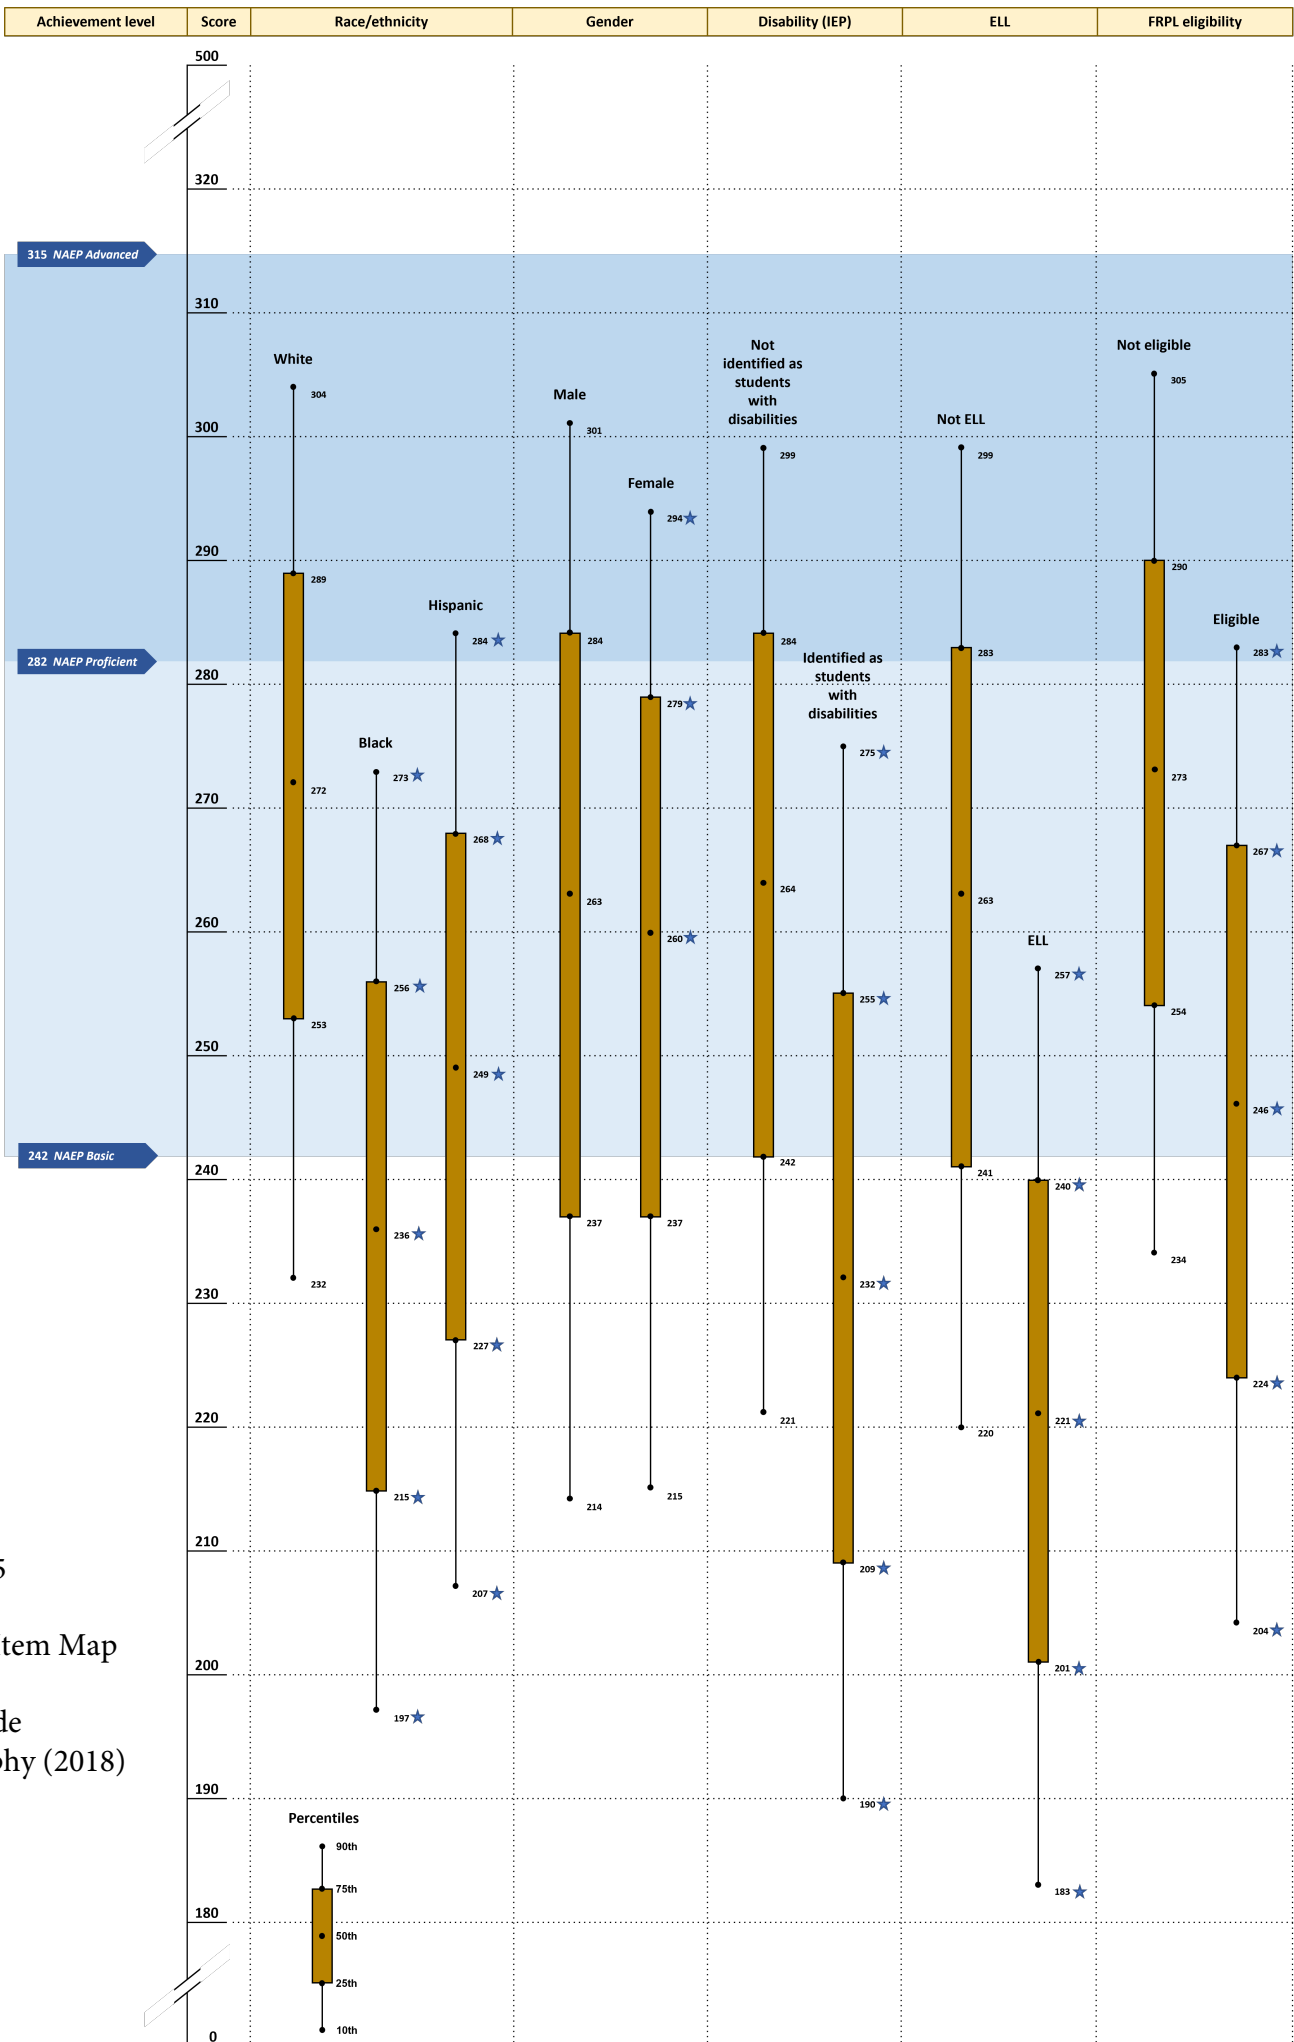

Figure 1  
NAEP Item Map  
8th grade geography  
(2010, 2014, 2018)

Figure 2

NAEP Item Map

12th grade  
geography (2010)

Figure 3  
 NAEP Item Map  
 8th grade  
 geography (2010)

Figure 4  
 NAEP Item Map  
 8th grade  
 geography (2014)

Figure 5  
 NAEP Item Map  
 8th grade  
 geography (2018)

Figure 6

NAEP Item Map

12th grade  
geography (2010)