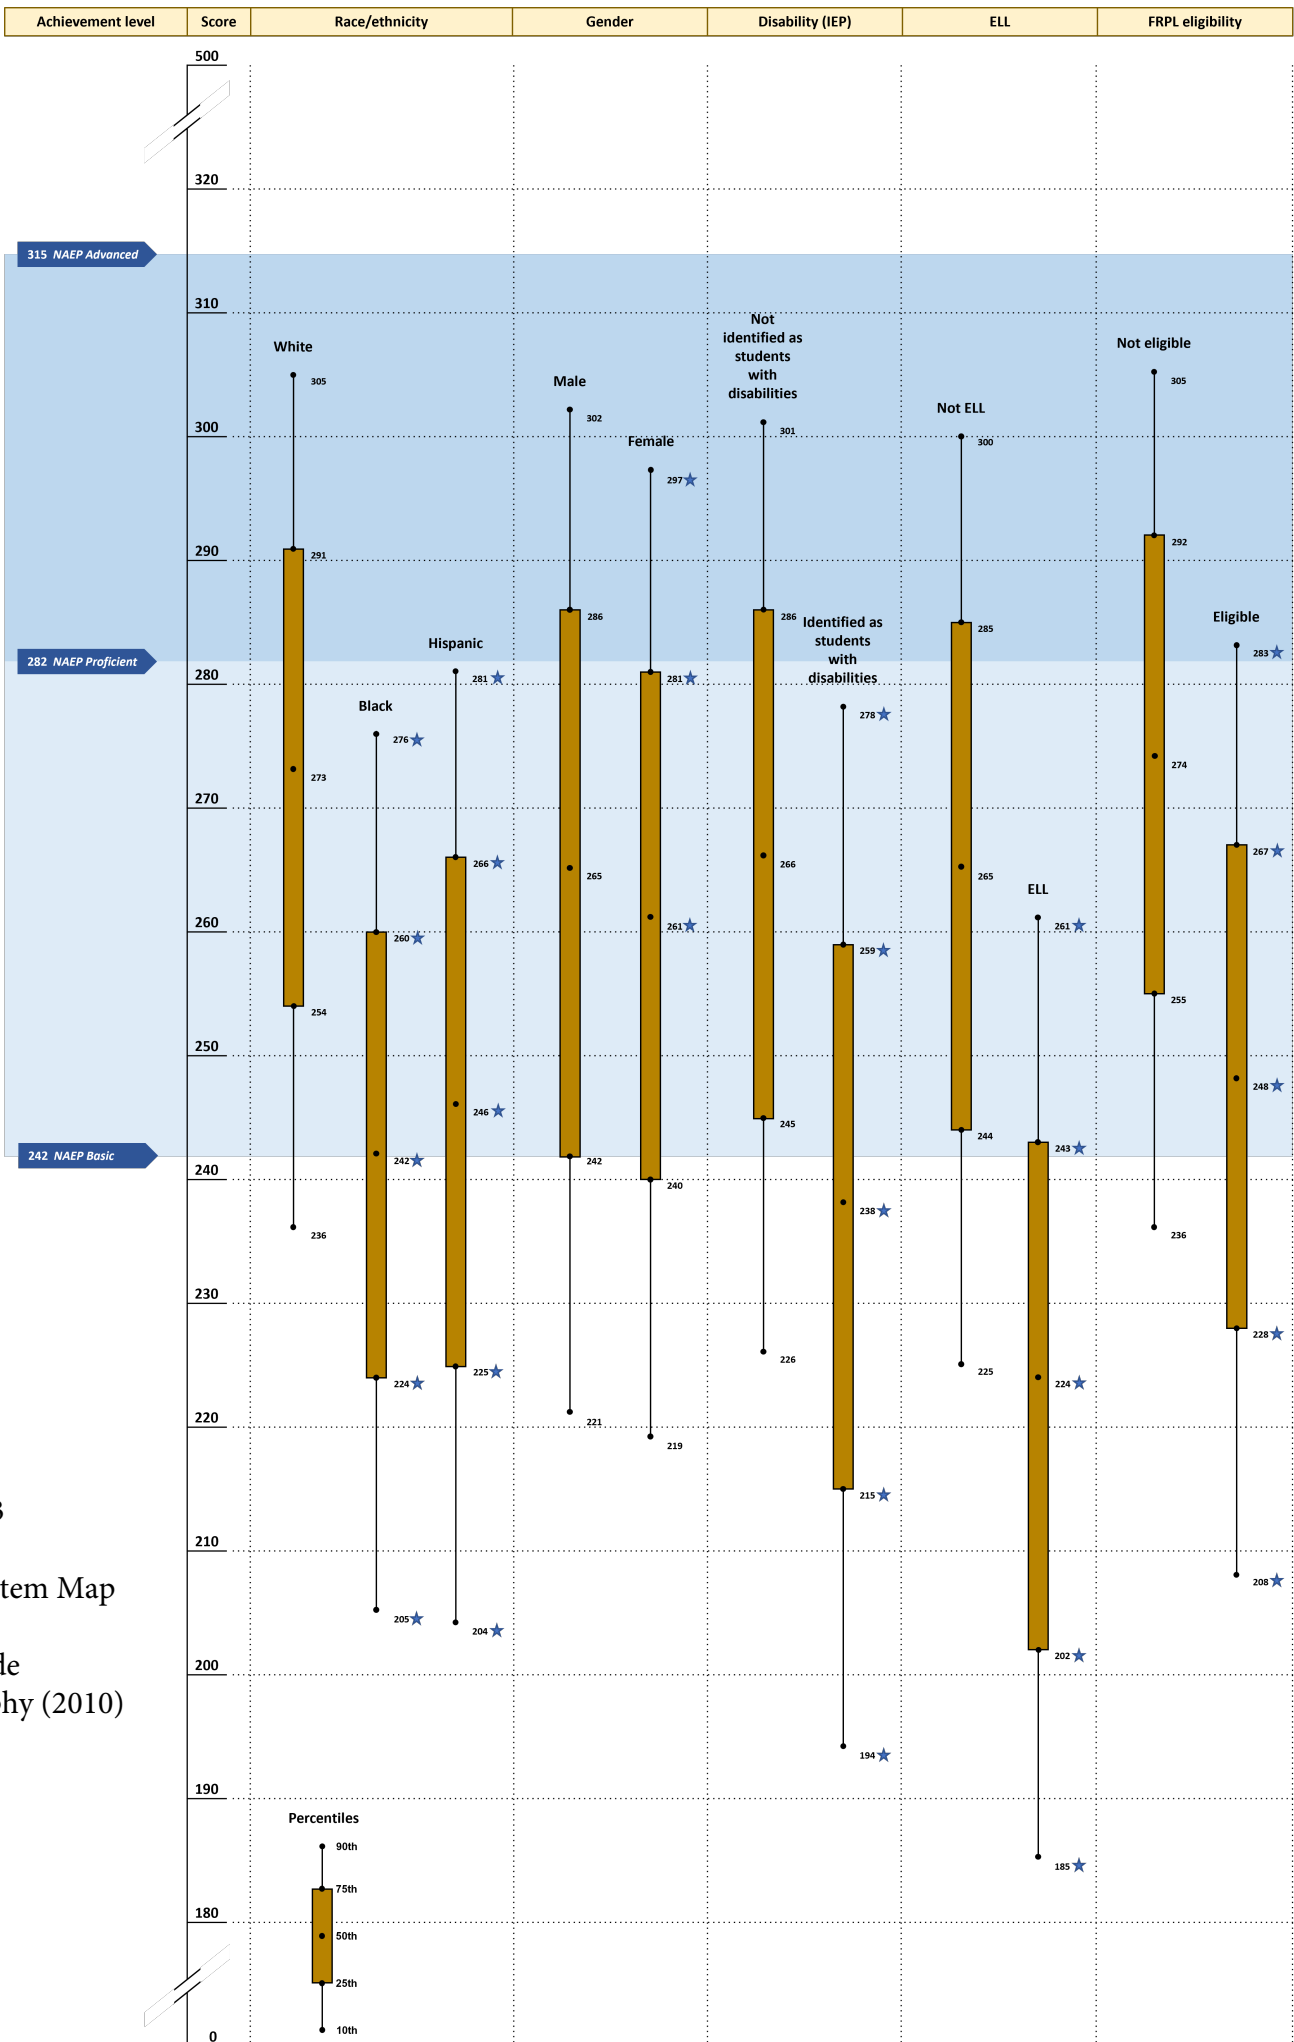

Figure 1  
NAEP Item Map  
8th grade geography  
(2010, 2014, 2018)

Figure 2

NAEP Item Map

12th grade  
geography (2010)

Figure 3  
 NAEP Item Map  
 8th grade  
 geography (2010)

Figure 4  
 NAEP Item Map  
 8th grade  
 geography (2014)

Figure 5  
 NAEP Item Map  
 8th grade  
 geography (2018)

Figure 6

NAEP Item Map

12th grade  
geography (2010)