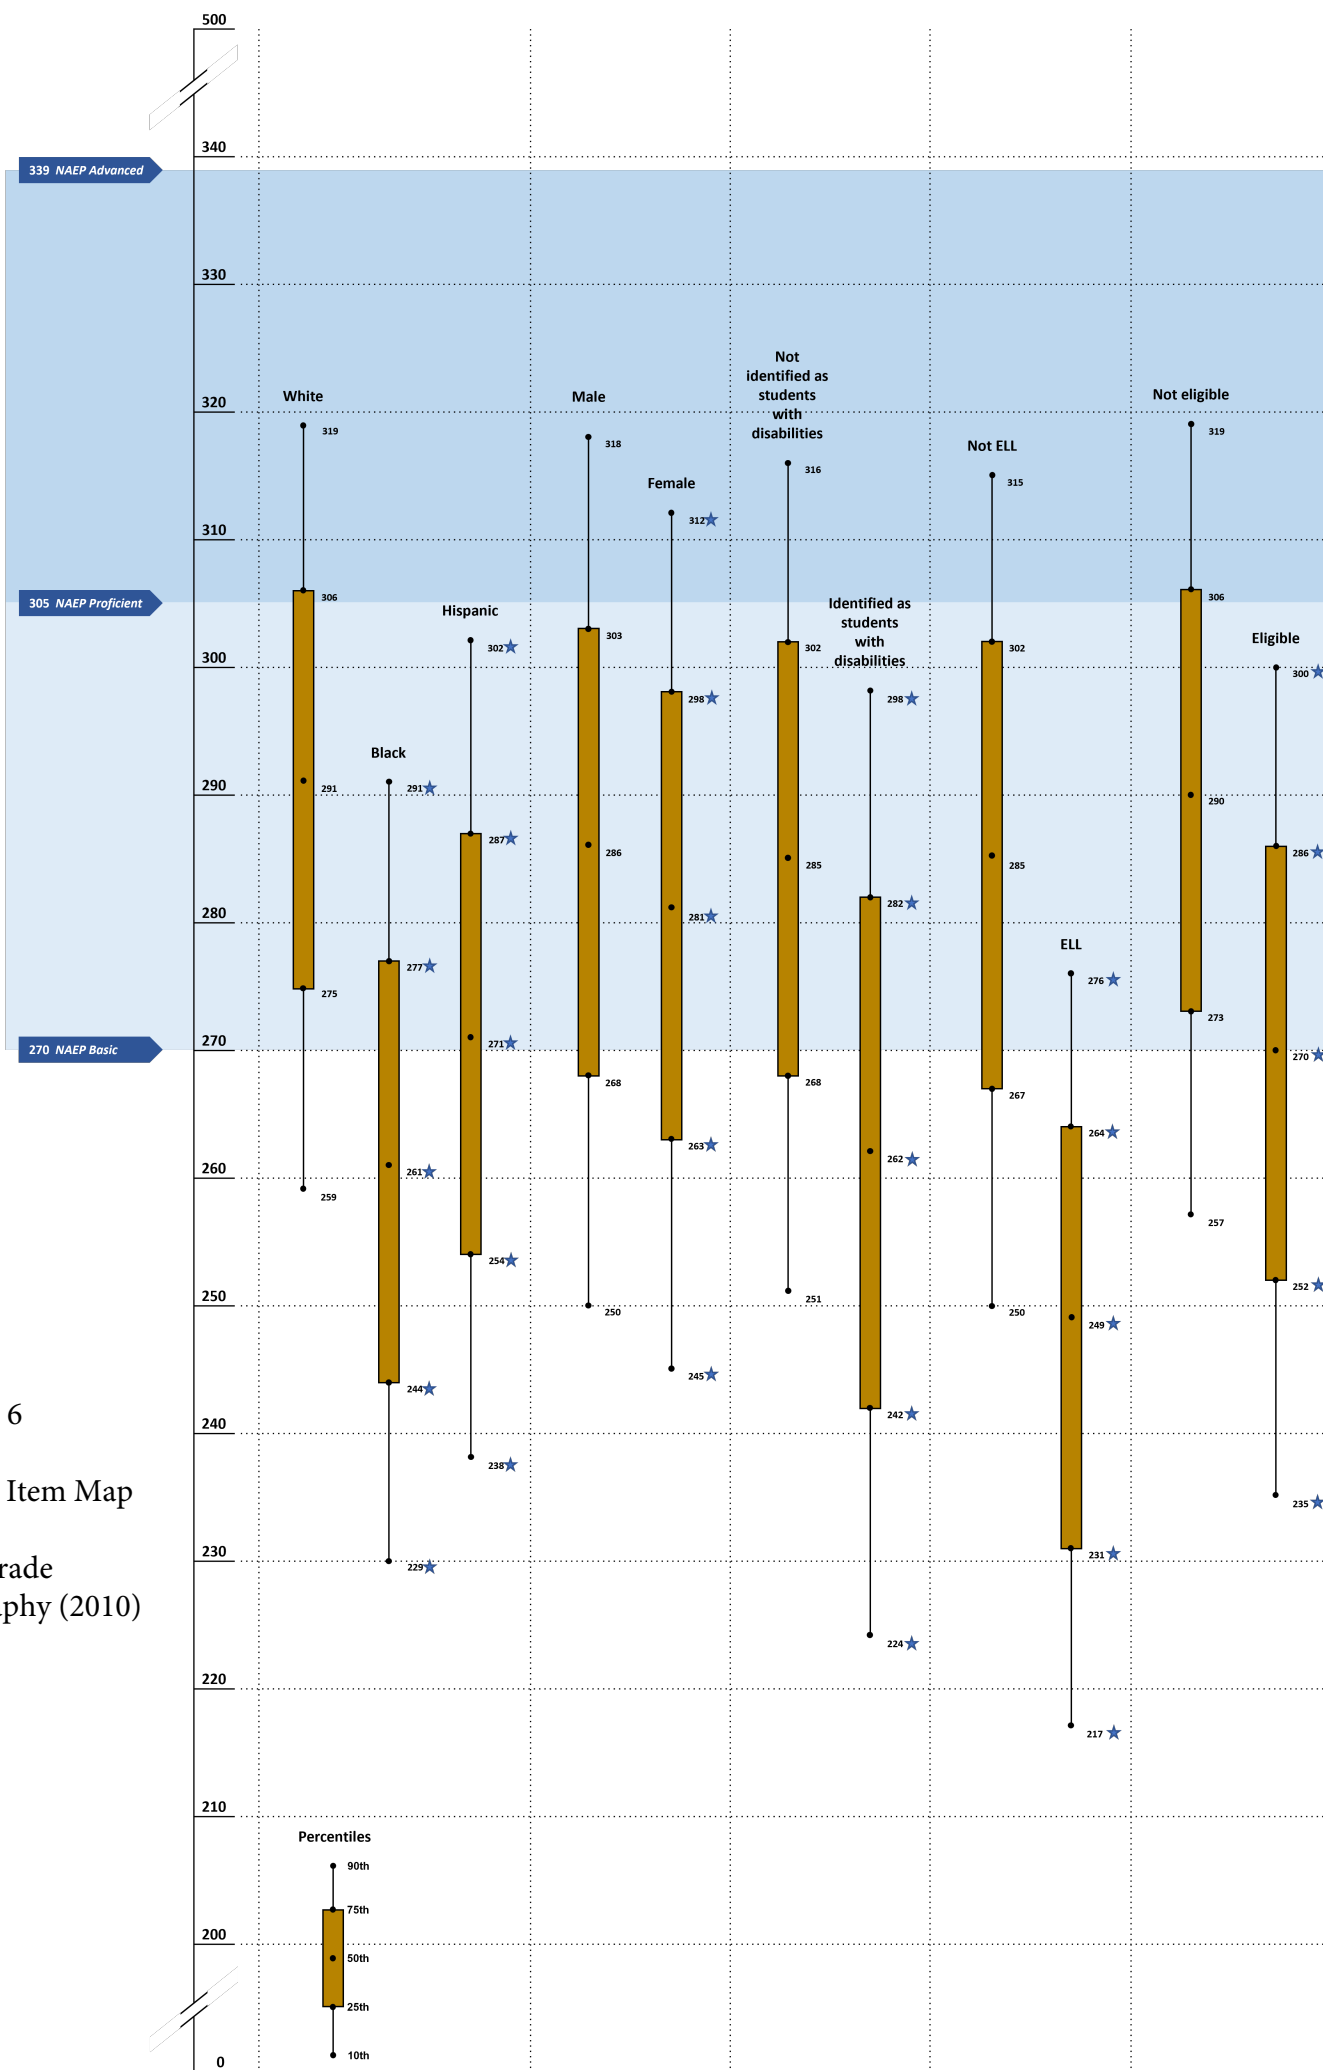

Figure 1  
NAEP Item Map  
8th grade geography  
(2010, 2014, 2018)

Figure 2

NAEP Item Map

12th grade  
geography (2010)

Figure 3  
 NAEP Item Map  
 8th grade  
 geography (2010)

Figure 4  
 NAEP Item Map  
 8th grade  
 geography (2014)

Figure 5  
 NAEP Item Map  
 8th grade  
 geography (2018)

Figure 6

NAEP Item Map

12th grade  
geography (2010)